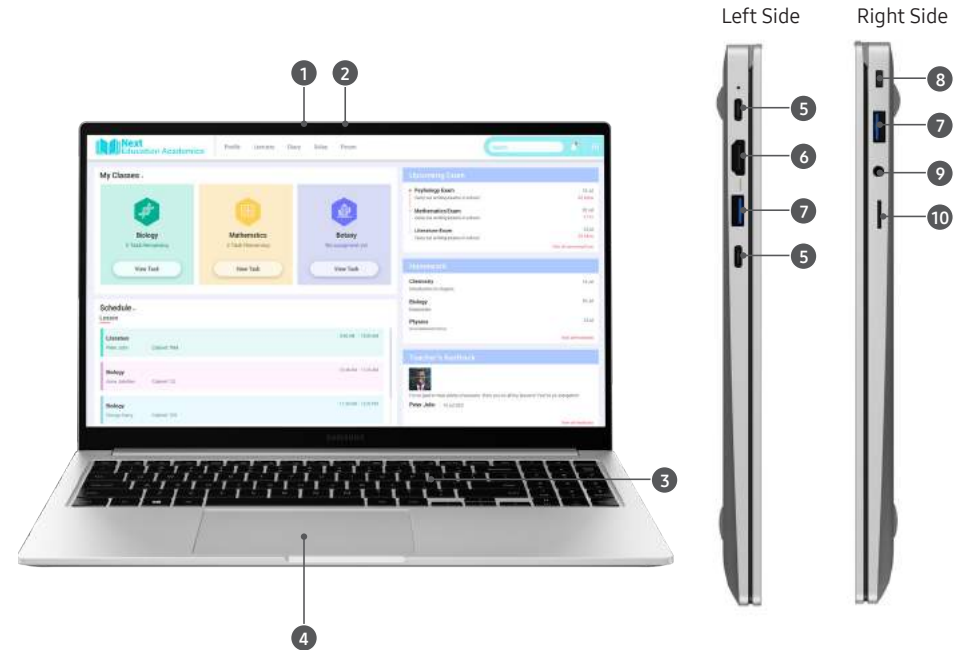

Connectivity

- Digital Mic
- Front Camera
- Keyboard
- Touchpad
- USB-C Port
- HDMI
- USB 3.2
- K-Lock Slot
- Ear Piece / Headset Jack
- SD Slot

Learn More samsung.com/galaxyforbusiness insights.samsung.com samsung.com/galaxybookforbusiness