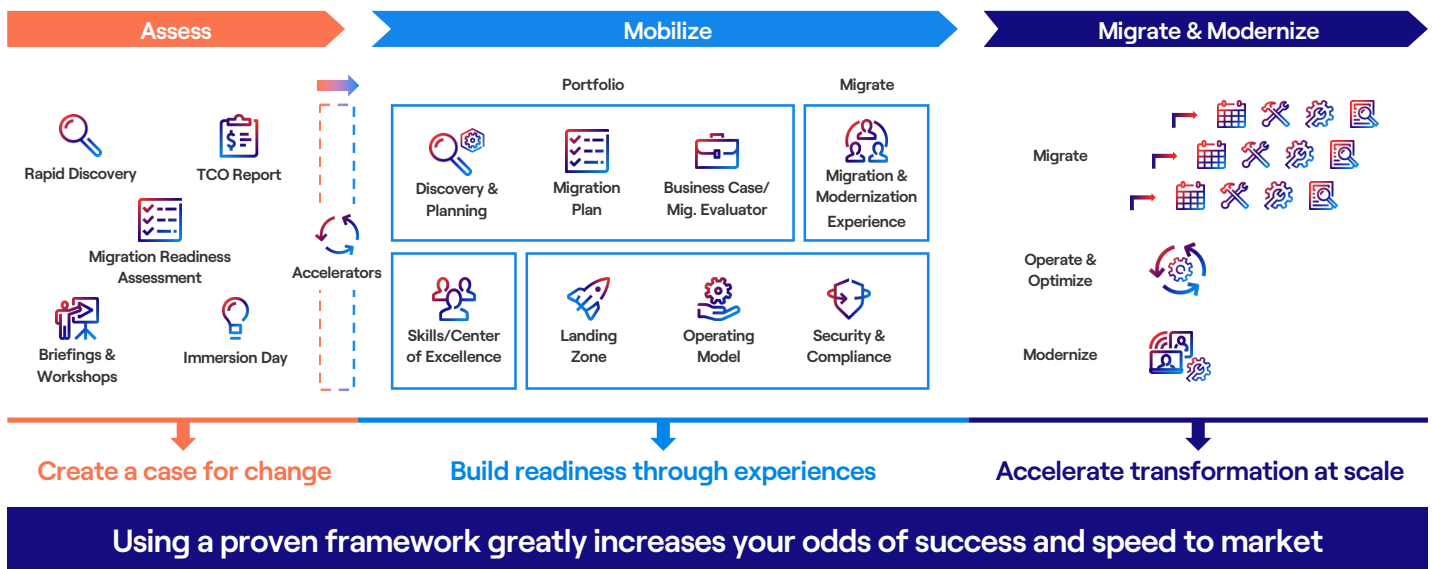

How MAP Works

AWS's Cloud Migration Program helps de-risk, simplify, and accelerate smart cloud migrations. Most Cloud Migration Projects are structured into three main phases:

Assess Your Readiness:

This phase focuses on evaluating your readiness to migrate, identifying the best-fit workloads for the cloud, and calculating the potential costs savings and operational benefits.

Mobilize Your Resources:

Here, our focus shifts to setting up the resources, tools, and processes needed to accelerate and streamline your cloud migration. The key objective is to address any gaps identified during the Assess Phase.

Migrate & Modernize:

The objective of this phase is to move workloads to AWS while optimizing and transforming them to take full advantage of cloud-native capabilities. This phase allows your business to innovate and grow efficiently.

AWS MAP Migration Framework

Cloud efficiency has never been easier

Wherever you are on your cloud journey, WWT is here to support you at every stage.

Let us help you focus on your organization's key initiatives, free up valuable time, and empower your team to prioritize what truly matters in the cloud.

Want to learn more?

For more information, please reach out to:
AWS.Alliance@wwt.com